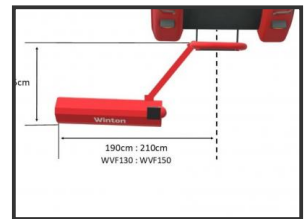

## Winton WVF150 Verge Flail Mower

**£2,210.00**

Hydraulic side shift and tilt for verges & low hedge cutting. Heavy hammer blades for overgrown areas & a fine cut on shorter grass. 1.5m

Product Details	
<b>Category/Type</b>	<b>Machinery</b>
<b>Make</b>	<b>Winton</b>
<b>Model</b>	<b>WVF150 Verge Flail Mower</b>
<b>Year</b>	<b>New</b>
<b>Hours</b>	<b>-</b>