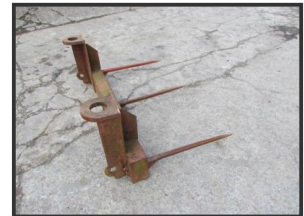

Dave Whitaker & SON TRACTORS LTD

Bale Spike .

£300.00

Pin and cone brackets

Product Details

<i>Category/Type</i>	<i>Tractors</i>
<i>Make</i>	<i>Bale Spike</i>
<i>Model</i>	.
<i>Year</i>	-
<i>Hours</i>	-

Killatree Farm, Pyworthy, Holsworthy, Devon, EX22 6LP